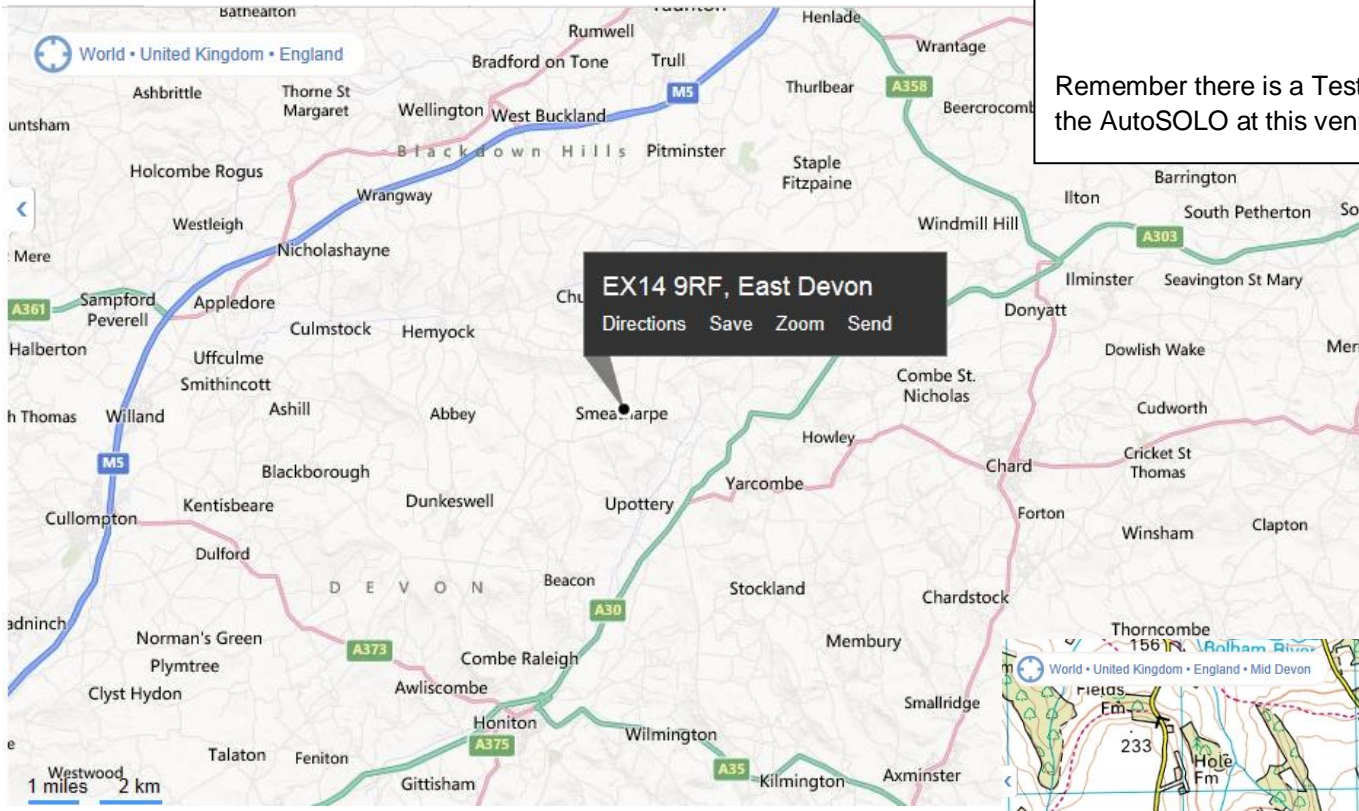

Postcode: EX14 9RF  
Map Ref:  
(Map 192/ 188102)

Remember there is a Test Day as well as  
the AutoSOLO at this venue –

Autosolo competitors must enter through  
this entrance and join the scrutiny queue on  
the left. After scrutiny please carefully drive  
through the Autosolo test area to the shared  
paddock. Signing On is in the Paddock in the  
large hire van.

The "Test Day"  
Entrance

"Test Day" Trailer  
Park Entrance